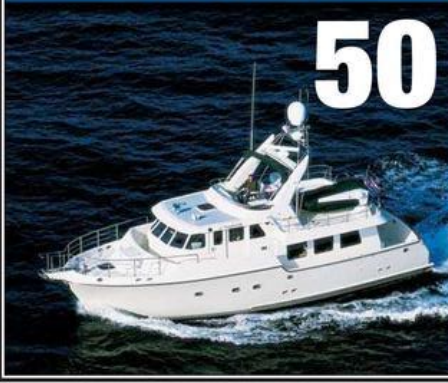

NORDHAVN 47

47

Flybridge Models Available

Specifications:

LOA	51' / 15.54 M	Beam	16' 1" / 4.90 M	Displ.	85,000 lbs. / 38.56 T	Water	400 US gals. / 1,514 L	HP	173 hp @ 2,400 rpm
LWL	43' 4" / 13.21 M	Draft	5' 11" / 1.80 M	Fuel	1,480 US gals. / 5,602 L	Engine	Lugger L1066T:2	Approx. Range	3,000 nm @ 8 kts.

NORDHAVN 50

50

Flybridge Models Available

Specifications:

LOA	51' 2" / 15.60 M	Beam	16' 0" / 4.88 M	Displ.	80,000 lbs. / 36.29 T	Water	260 US gals. / 984 L	HP	300 hp
LWL	44' 2" / 13.46 M	Draft	5' 8" / 1.73 M	Fuel	1,320 US gals. / 4,997 L	Engine	Lugger L-6108A	Approx. Range	2,800 nm @ 8 kts.