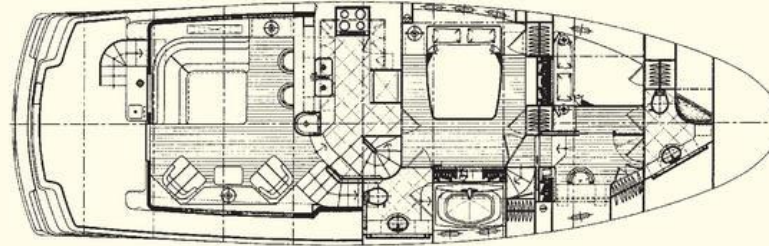

NORDHAVN 50

50

Flybridge Models Available

Specifications:

LOA	51' 2" / 15.60 M	Beam	16' 0" / 4.88 M	Displ.	80,000 lbs. / 36.29 T	Water	260 US gals. / 984 L	HP	300 hp
LWL	44' 2" / 13.46 M	Draft	5' 8" / 1.73 M	Fuel	1,320 US gals. / 4,997 L	Engine	Lugger L-6108A	Approx. Range	2,800 nm @ 8 kts.

NORDHAVN 55

55

Flybridge Models Standard

Specifications:

LOA	59' 0" / 17.98 M	Beam	18' 0" / 5.49 M	Displ.	124,500 lbs. / 56.47 T	Water	600 US gals. / 2,271 L	HP	330 hp @ 2,300 rpm
LWL	50' 1" / 15.27 M	Draft	6' 4" / 1.93 M	Fuel	2,250 US gals. / 8,517 L	Engine	John Deere 6081AFM	Approx. Range	2,761 nm @ 8.5 kts.