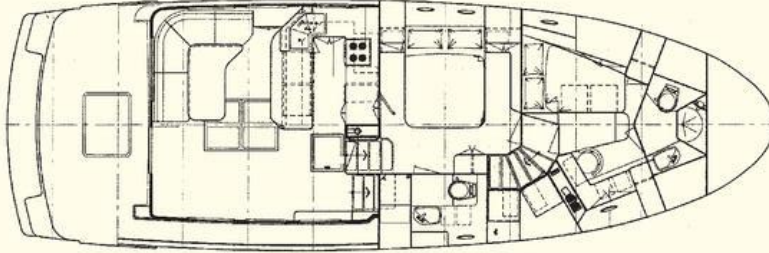

NORDHAVN 47

47

Flybridge Models Available

Specifications:

LOA	51' / 15.54 M	Beam	16' 1" / 4.90 M	Displ.	85,000 lbs. / 38.56 T	Water	400 US gals. / 1,514 L	HP	173 hp @ 2,400 rpm
LWL	43' 4" / 13.21 M	Draft	5' 11" / 1.80 M	Fuel	1,480 US gals. / 5,602 L	Engine	Lugger L1066T:2	Approx. Range	3,000 nm @ 8 kts.

NORDHAVN 50

50

Flybridge Models Available

Specifications:

LOA	51' 2" / 15.60 M	Beam	16' 0" / 4.88 M	Displ.	80,000 lbs. / 36.29 T	Water	260 US gals. / 984 L	HP	300 hp
LWL	44' 2" / 13.46 M	Draft	5' 8" / 1.73 M	Fuel	1,320 US gals. / 4,997 L	Engine	Lugger L-6108A	Approx. Range	2,800 nm @ 8 kts.

NORDHAVN 55

55

Flybridge Models Standard

Specifications:

LOA	59' 0" / 17.98 M	Beam	18' 0" / 5.49 M	Displ.	124,500 lbs. / 56.47 T	Water	600 US gals. / 2,271 L	HP	330 hp @ 2,300 rpm
LWL	50' 1" / 15.27 M	Draft	6' 4" / 1.93 M	Fuel	2,250 US gals. / 8,517 L	Engine	John Deere 6081AFM	Approx. Range	2,761 nm @ 8.5 kts.