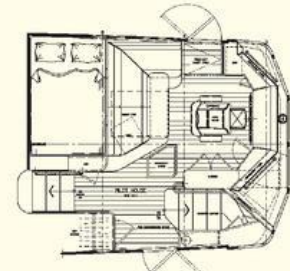

NORDHAVN 47

47

Flybridge Models Available

Specifications:

LOA	51' / 15.54 M	Beam	16' 1" / 4.90 M	Displ.	85,000 lbs. / 38.56 T	Water	400 US gals. / 1,514 L	HP	173 hp @ 2,400 rpm
LWL	43' 4" / 13.21 M	Draft	5' 11" / 1.80 M	Fuel	1,480 US gals. / 5,602 L	Engine	Lugger L1066T:2	Approx. Range	3,000 nm @ 8 kts.

NORDHAVN 50

50

Flybridge Models Available

Specifications:

LOA	51' 2" / 15.60 M	Beam	16' 0" / 4.88 M	Displ.	80,000 lbs. / 36.29 T	Water	260 US gals. / 984 L	HP	300 hp
LWL	44' 2" / 13.46 M	Draft	5' 8" / 1.73 M	Fuel	1,320 US gals. / 4,997 L	Engine	Lugger L-6108A	Approx. Range	2,800 nm @ 8 kts.

NORDHAVN 55

55

Flybridge Models Standard

Specifications:

LOA	59' 0" / 17.98 M	Beam	18' 0" / 5.49 M	Displ.	124,500 lbs. / 56.47 T	Water	600 US gals. / 2,271 L	HP	330 hp @ 2,300 rpm
LWL	50' 1" / 15.27 M	Draft	6' 4" / 1.93 M	Fuel	2,250 US gals. / 8,517 L	Engine	John Deere 6081AFM	Approx. Range	2,761 nm @ 8.5 kts.