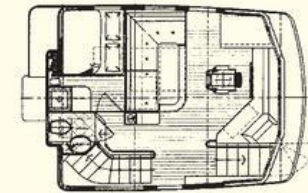

NORDHAVN 50

50

Flybridge Models Available

Specifications:

LOA	51' 2" / 15.60 M	Beam	16' 0" / 4.88 M	Displ.	80,000 lbs. / 36.29 T	Water	260 US gals. / 984 L	HP	300 hp
LWL	44' 2" / 13.46 M	Draft	5' 8" / 1.73 M	Fuel	1,320 US gals. / 4,997 L	Engine	Lugger L-6108A	Approx. Range	2,800 nm @ 8 kts.

NORDHAVN 55

55

Flybridge Models Standard

Specifications:

LOA	59' 0" / 17.98 M	Beam	18' 0" / 5.49 M	Displ.	124,500 lbs. / 56.47 T	Water	600 US gals. / 2,271 L	HP	330 hp @ 2,300 rpm
LWL	50' 1" / 15.27 M	Draft	6' 4" / 1.93 M	Fuel	2,250 US gals. / 8,517 L	Engine	John Deere 6081AFM	Approx. Range	2,761 nm @ 8.5 kts.