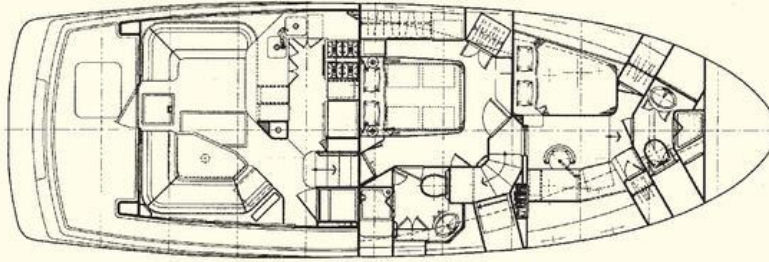

NORDHAVN 47

47

Flybridge Models Available

Specifications:

LOA	51' / 15.54 M	Beam	16' 1" / 4.90 M	Displ.	85,000 lbs. / 38.56 T	Water	400 US gals. / 1,514 L	HP	173 hp @ 2,400 rpm
LWL	43' 4" / 13.21 M	Draft	5' 11" / 1.80 M	Fuel	1,480 US gals. / 5,602 L	Engine	Lugger L1066T:2	Approx. Range	3,000 nm @ 8 kts.

NORDHAVN 50

50

Flybridge Models Available

Specifications:

LOA	51' 2" / 15.60 M	Beam	16' 0" / 4.88 M	Displ.	80,000 lbs. / 36.29 T	Water	260 US gals. / 984 L	HP	300 hp
LWL	44' 2" / 13.46 M	Draft	5' 8" / 1.73 M	Fuel	1,320 US gals. / 4,997 L	Engine	Lugger L-6108A	Approx. Range	2,800 nm @ 8 kts.

NORDHAVN 55

55

Flybridge Models Standard

Specifications:

LOA	59' 0" / 17.98 M	Beam	18' 0" / 5.49 M	Displ.	124,500 lbs. / 56.47 T	Water	600 US gals. / 2,271 L	HP	330 hp @ 2,300 rpm
LWL	50' 1" / 15.27 M	Draft	6' 4" / 1.93 M	Fuel	2,250 US gals. / 8,517 L	Engine	John Deere 6081AFM	Approx. Range	2,761 nm @ 8.5 kts.