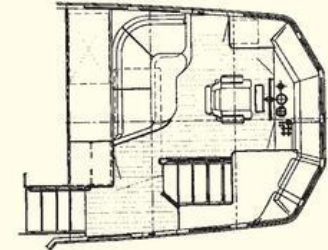

NORDHAVN 47

47

Flybridge Models Available

Specifications:

LOA	51' / 15.54 M	Beam	16' 1" / 4.90 M	Displ.	85,000 lbs. / 38.56 T	Water	400 US gals. / 1,514 L	HP	173 hp @ 2,400 rpm
LWL	43' 4" / 13.21 M	Draft	5' 11" / 1.80 M	Fuel	1,480 US gals. / 5,602 L	Engine	Lugger L1066T:2	Approx. Range	3,000 nm @ 8 kts.

NORDHAVN 50

50

Flybridge Models Available

Specifications:

LOA	51' 2" / 15.60 M	Beam	16' 0" / 4.88 M	Displ.	80,000 lbs. / 36.29 T	Water	260 US gals. / 984 L	HP	300 hp
LWL	44' 2" / 13.46 M	Draft	5' 8" / 1.73 M	Fuel	1,320 US gals. / 4,997 L	Engine	Lugger L-6108A	Approx. Range	2,800 nm @ 8 kts.

NORDHAVN 55

55

Flybridge Models Standard

Specifications:

LOA	59' 0" / 17.98 M	Beam	18' 0" / 5.49 M	Displ.	124,500 lbs. / 56.47 T	Water	600 US gals. / 2,271 L	HP	330 hp @ 2,300 rpm
LWL	50' 1" / 15.27 M	Draft	6' 4" / 1.93 M	Fuel	2,250 US gals. / 8,517 L	Engine	John Deere 6081AFM	Approx. Range	2,761 nm @ 8.5 kts.